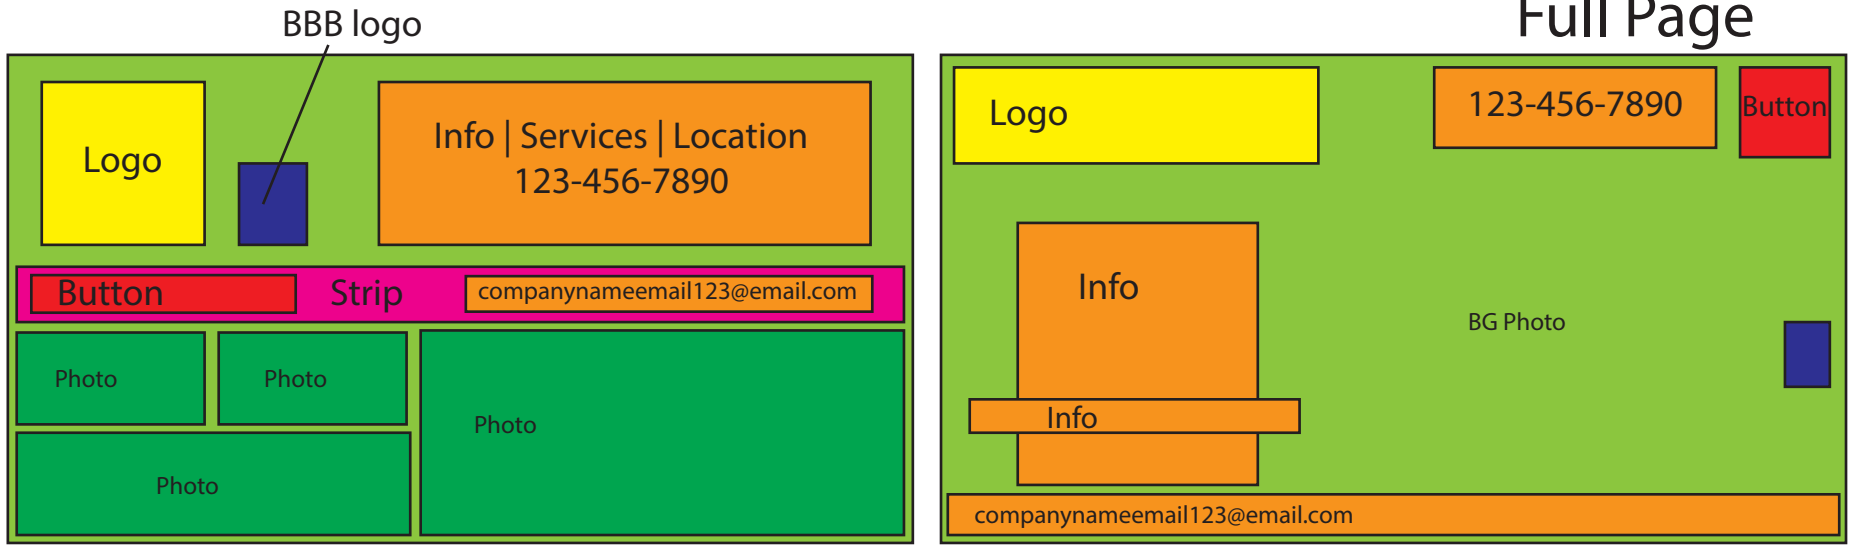

# Ad Design Templates

Full Page

3/4 Page

1/2 Page

1/8 Page

1/4 Page

3/8 Page

## KEY

- Buttons
- Info of any kind
- Logo
- BG Photos
- Photos
- BBB Logos
- Icons
- BG Color
- Strip Color