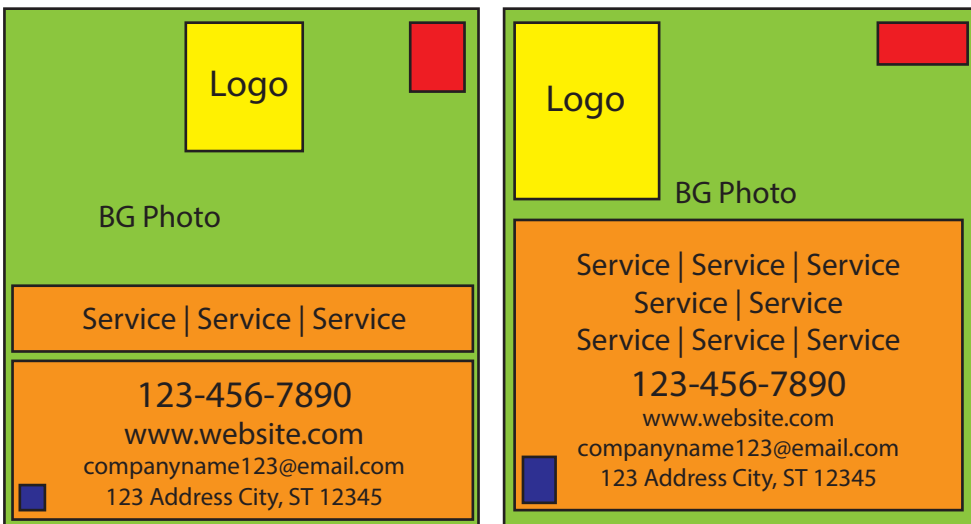

# Ad Design Templates

Full Page

3/4 Page

1/2 Page

1/8 Page

1/4 Page

3/8 Page

## KEY

- Buttons
- Info of any kind
- Logo
- BG Photos
- Photos
- BBB Logos
- Icons
- BG Color
- Strip Color