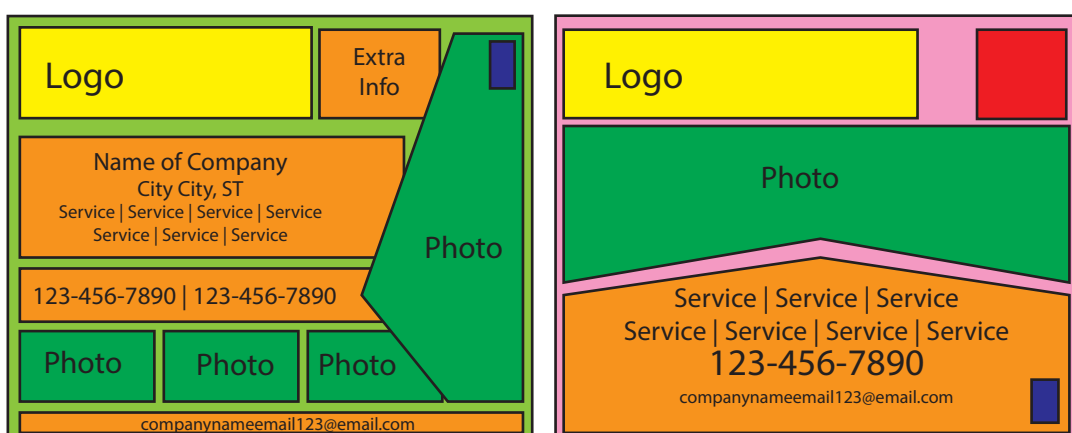

# Ad Design Templates

Full Page

3/4 Page

1/2 Page

1/8 Page

1/4 Page

3/8 Page

## KEY

- Buttons
- Info of any kind
- Logo
- BG Photos
- Photos
- BBB Logos
- Icons
- BG Color
- Strip Color