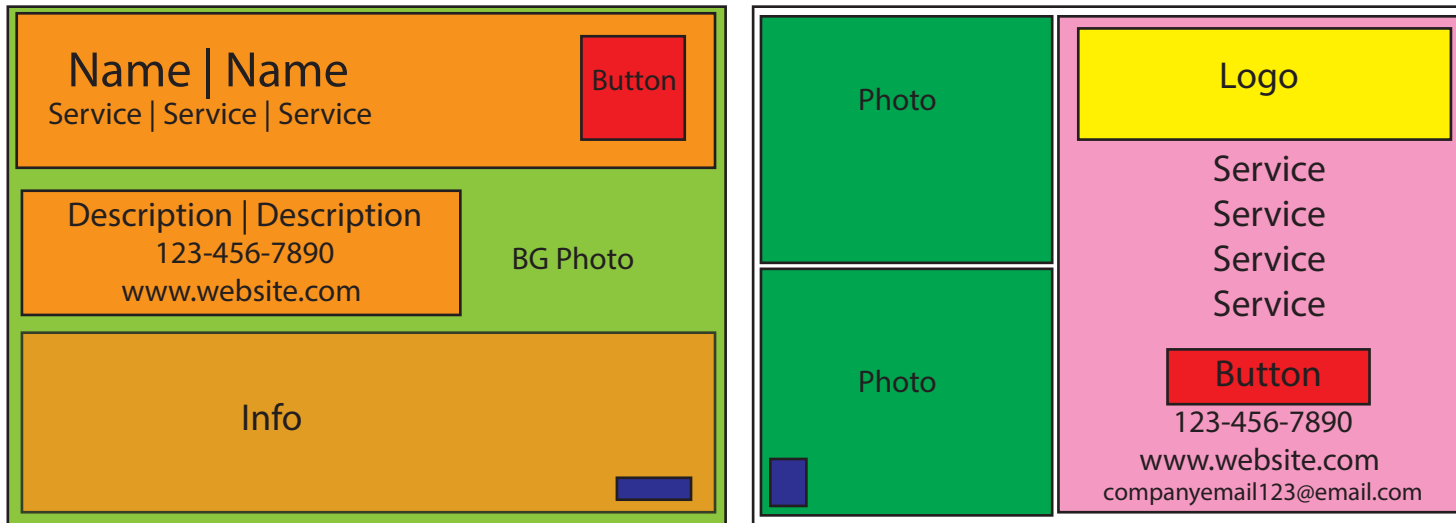

# Ad Design Templates

Full Page

3/4 Page

1/2 Page

1/8 Page

1/4 Page

3/8 Page

## KEY

- Buttons
- Info of any kind
- Logo
- BG Photos
- Photos
- BBB Logos
- Icons
- BG Color
- Strip Color