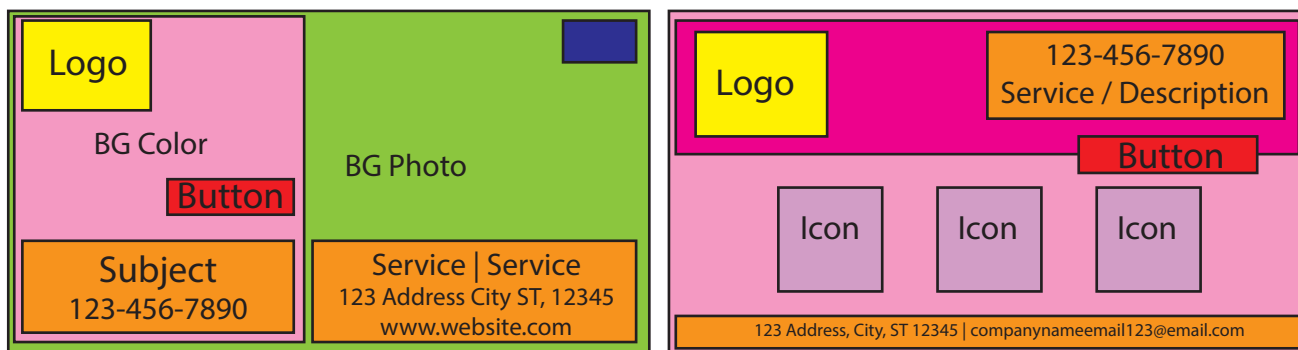

# Ad Design Templates

Full Page

3/4 Page

1/2 Page

1/8 Page

1/4 Page

3/8 Page

## KEY

- Buttons
- Info of any kind
- Logo
- BG Photos
- Photos
- BBB Logos
- Icons
- BG Color
- Strip Color